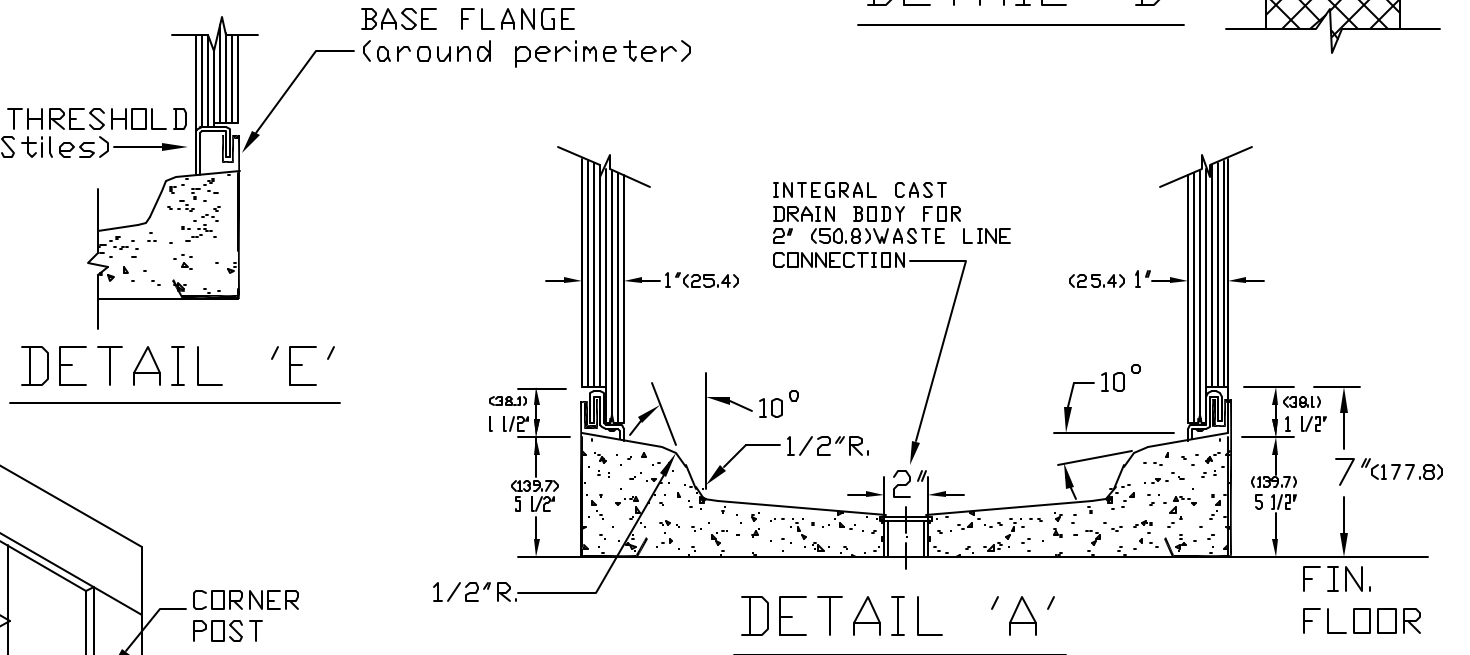

# SH700 SHOWERS - POLLY<sup>®</sup> SPR

(Non-Handicap sizes)

### SPECIFICATION'S

1. SHOWER WALLS MADE OF POLLY HDPE MATETRIAL. ALL PANELS INTERLOCKING INTO LEAKPROOF ASSEMBLIES.
2. RECEPTOR'S TO BE PRECAST TERAZZO WITH BLACK AND WHITE CHIP'S GROUND SMOOTH. REMOVABLE STRAINER TO BE CHROME PLATED BRASS, INTEGRAL CAST DRAIN FOR 2" (50.8) WASTE CONNECTION.
3. ACCESSORIES WILL BE CURTAIN TRACK, SOAP DISH MADE OF CHROME PLATED BRASS, AND 10 GAUGE VINYL CURTAIN.
4. HOLES FOR SHOWER HEAD AND MIXING VALVE CAN BE FURNISHED OR DONE IN FIELD. SHOWER HEAD AND MIXING VALVE SUPPLIED BY OTHERS.

## METPAR CORP.

95 State Street, Westbury, LI, NY 11590

DIMENSIONS IN BRACKETS "< >" = MILLIMETERS