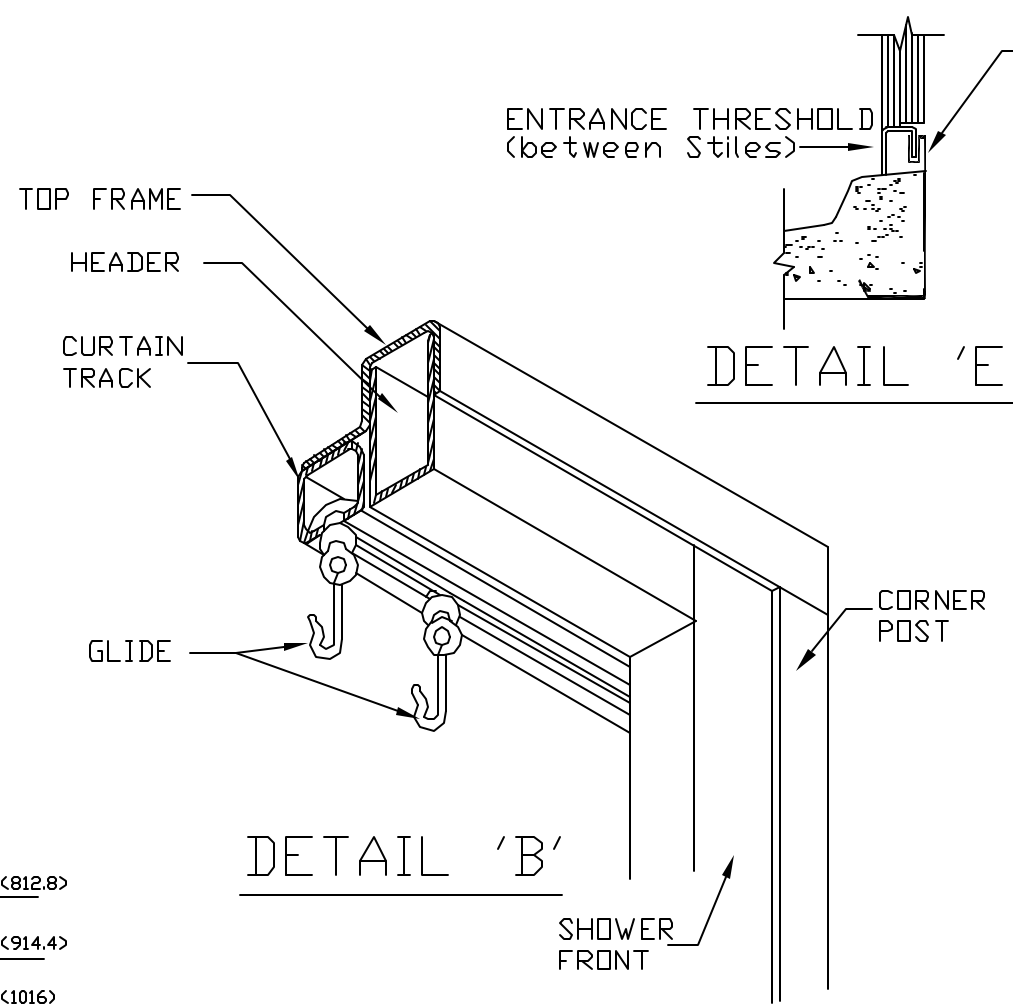

# SH700 SHOWERS - POLLY<sup>®</sup> SPR

(Non-Handicap sizes)

### SPECIFICATION'S

1. SHOWER WALLS MADE OF POLLY HDPE MATETRIAL. ALL PANELS INTERLOCKING INTO LEAKPROOF ASSEMBLIES.
2. RECEPTOR'S TO BE PRECAST TERAZZO WITH BLACK AND WHITE CHIP'S GROUND SMOOTH. REMOVABLE STRAINER TO BE CHROME PLATED BRASS, INTEGRAL CAST DRAIN FOR 2" (50.8) WASTE CONNECTION.
3. ACCESSORIES WILL BE CURTAIN TRACK, SOAP DISH MADE OF CHROME PLATED BRASS, AND 10 GAUGE VINYL CURTAIN.
4. HOLES FOR SHOWER HEAD AND MIXING VALVE CAN BE FURNISHED OR DONE IN FIELD. SHOWER HEAD AND MIXING VALVE SUPPLIED BY OTHERS.