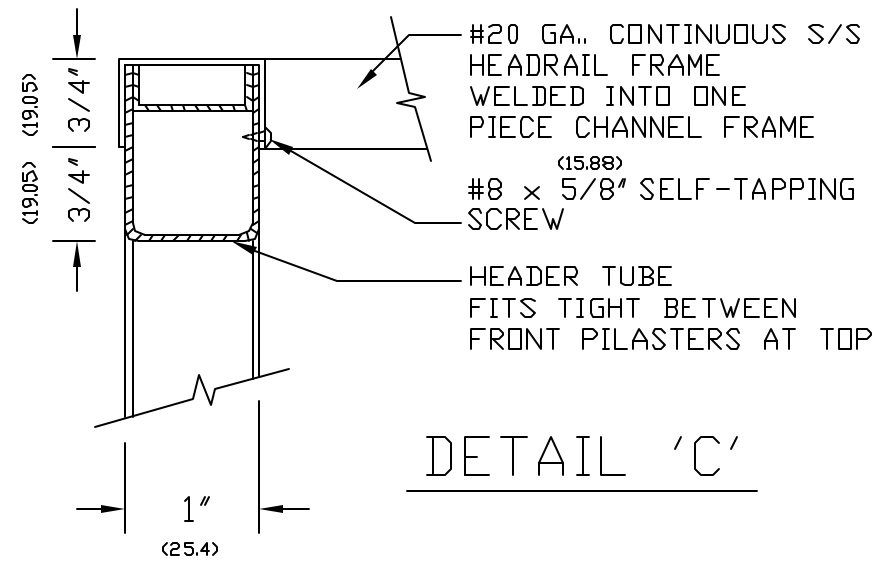

# SH700 SHOWERS - POLLY<sup>®</sup> SPR

(Non-Handicap sizes)

### SPECIFICATION'S

1. SHOWER WALLS MADE OF POLLY HDPE MATETRIAL. ALL PANELS INTERLOCKING INTO LEAKPROOF ASSEMBLIES.
2. RECEPTOR'S TO BE PRECAST TERAZZO WITH BLACK AND WHITE CHIP'S GROUND SMOOTH. REMOVABLE STRAINER TO BE CHROME PLATED BRASS, INTEGRAL CAST DRAIN FOR 2" (50.8) WASTE CONNECTION.
3. ACCESSORIES WILL BE CURTAIN TRACK, SOAP DISH MADE OF CHROME PLATED BRASS, AND 10 GAUGE VINYL CURTAIN.
4. HOLES FOR SHOWER HEAD AND MIXING VALVE CAN BE FURNISHED OR DONE IN FIELD. SHOWER HEAD AND MIXING VALVE SUPPLIED BY OTHERS.

## METPAR CORP.

95 State Street, Westbury, LI, NY 11590

DIMENSIONS IN BRACKETS "< >" = MILLIMETERS