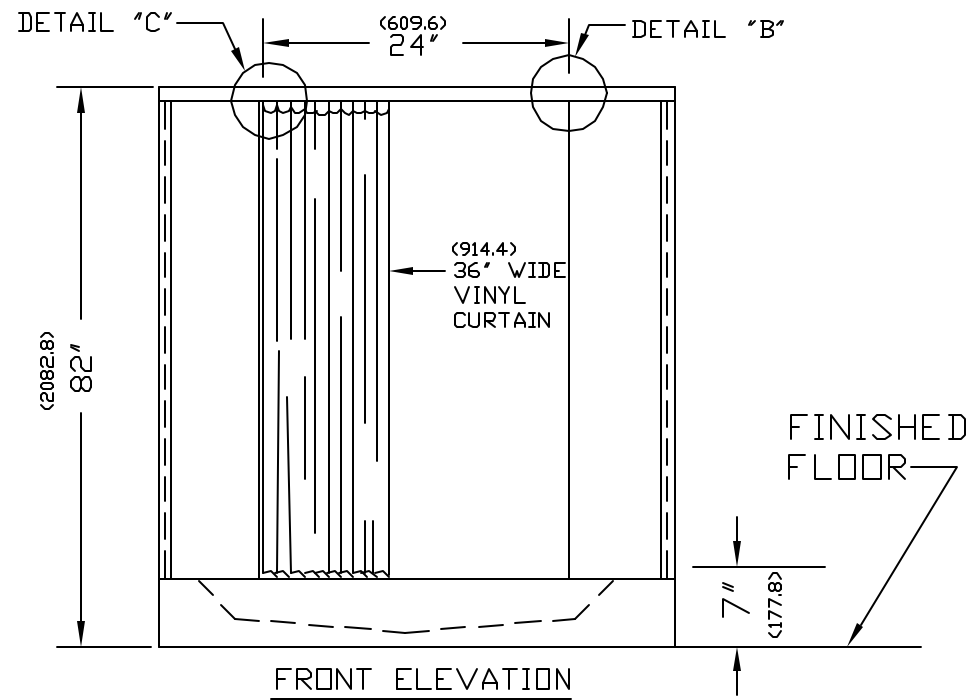

# SH700 SHOWERS - POLLY<sup>®</sup> SPR

(Non-Handicap sizes)

### SPECIFICATION'S

1. SHOWER WALLS MADE OF POLLY HDPE MATETRIAL. ALL PANELS INTERLOCKING INTO LEAKPROOF ASSEMBLIES.
2. RECEPTOR'S TO BE PRECAST TERAZZO WITH BLACK AND WHITE CHIP'S GROUND SMOOTH. REMOVABLE STRAINER TO BE CHROME PLATED BRASS, INTEGRAL CAST DRAIN FOR 2" (50.8) WASTE CONNECTION.
3. ACCESSORIES WILL BE CURTAIN TRACK, SOAP DISH MADE OF CHROME PLATED BRASS, AND 10 GAUGE VINYL CURTAIN.
4. HOLES FOR SHOWER HEAD AND MIXING VALVE CAN BE FURNISHED OR DONE IN FIELD. SHOWER HEAD AND MIXING VALVE SUPPLIED BY OTHERS.

## METPAR CORP.

95 State Street, Westbury, LI, NY 11590

DIMENSIONS IN BRACKETS "< >" = MILLIMETERS