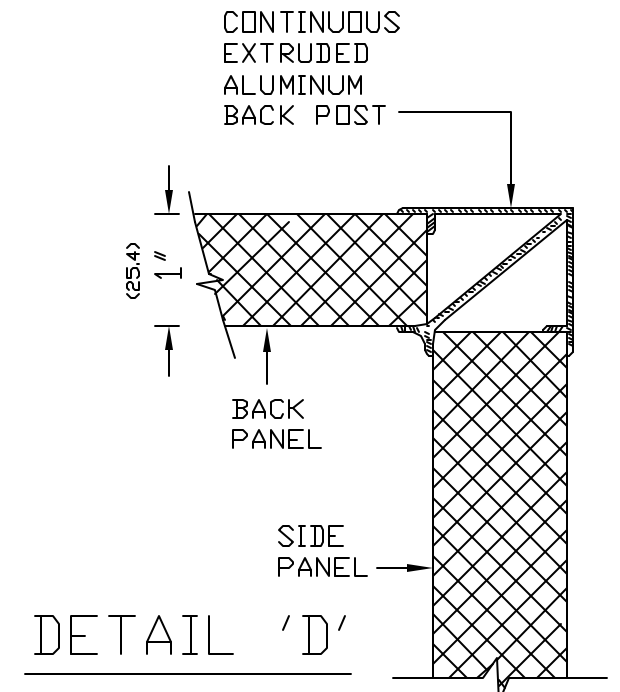

# SH700 SHOWERS - POLLY<sup>®</sup> SPR

(Non-Handicap sizes)

### SPECIFICATION'S

1. SHOWER WALLS MADE OF POLLY HDPE MATETRIAL. ALL PANELS INTERLOCKING INTO LEAKPROOF ASSEMBLIES.
2. RECEPTOR'S TO BE PRECAST TERAZZO WITH BLACK AND WHITE CHIP'S GROUND SMOOTH. REMOVABLE STRAINER TO BE CHROME PLATED BRASS, INTEGRAL CAST DRAIN FOR 2" (50.8) WASTE CONNECTION.
3. ACCESSORIES WILL BE CURTAIN TRACK, SOAP DISH MADE OF CHROME PLATED BRASS, AND 10 GAUGE VINYL CURTAIN.
4. HOLES FOR SHOWER HEAD AND MIXING VALVE CAN BE FURNISHED OR DONE IN FIELD. SHOWER HEAD AND MIXING VALVE SUPPLIED BY OTHERS.