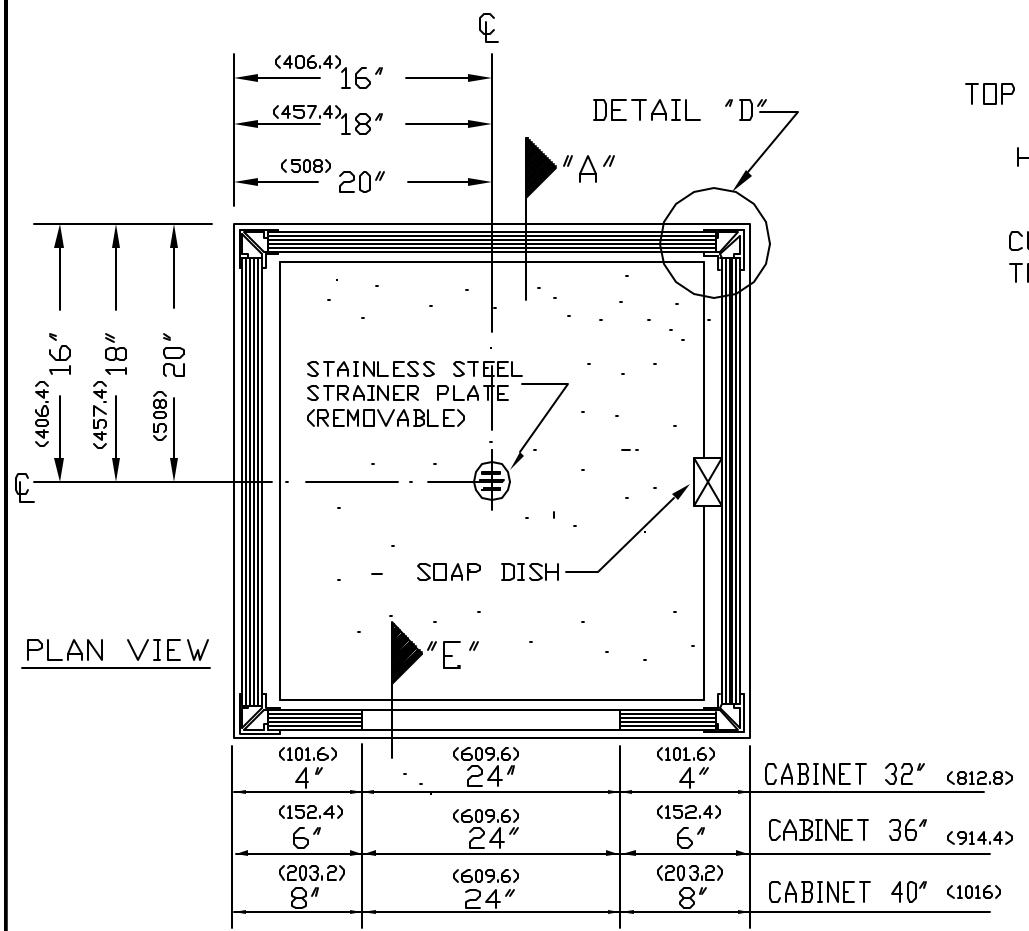

# SH700 SHOWERS - POLLY<sup>®</sup> SPR

(Non-Handicap sizes)

### SPECIFICATION'S

1. SHOWER WALLS MADE OF POLLY HDPE MATETRIAL. ALL PANELS INTERLOCKING INTO LEAKPROOF ASSEMBLIES.
2. RECEPTOR'S TO BE PRECAST TERAZZO WITH BLACK AND WHITE CHIP'S GROUND SMOOTH. REMOVABLE STRAINER TO BE CHROME PLATED BRASS, INTEGRAL CAST DRAIN FOR 2" (50.8) WASTE CONNECTION.
3. ACCESSORIES WILL BE CURTAIN TRACK, SOAP DISH MADE OF CHROME PLATED BRASS, AND 10 GAUGE VINYL CURTAIN.
4. HOLES FOR SHOWER HEAD AND MIXING VALVE CAN BE FURNISHED OR DONE IN FIELD. SHOWER HEAD AND MIXING VALVE SUPPLIED BY OTHERS.

## METPAR CORP.

95 State Street, Westbury, LI, NY 11590

DIMENSIONS IN BRACKETS "< >" = MILLIMETERS