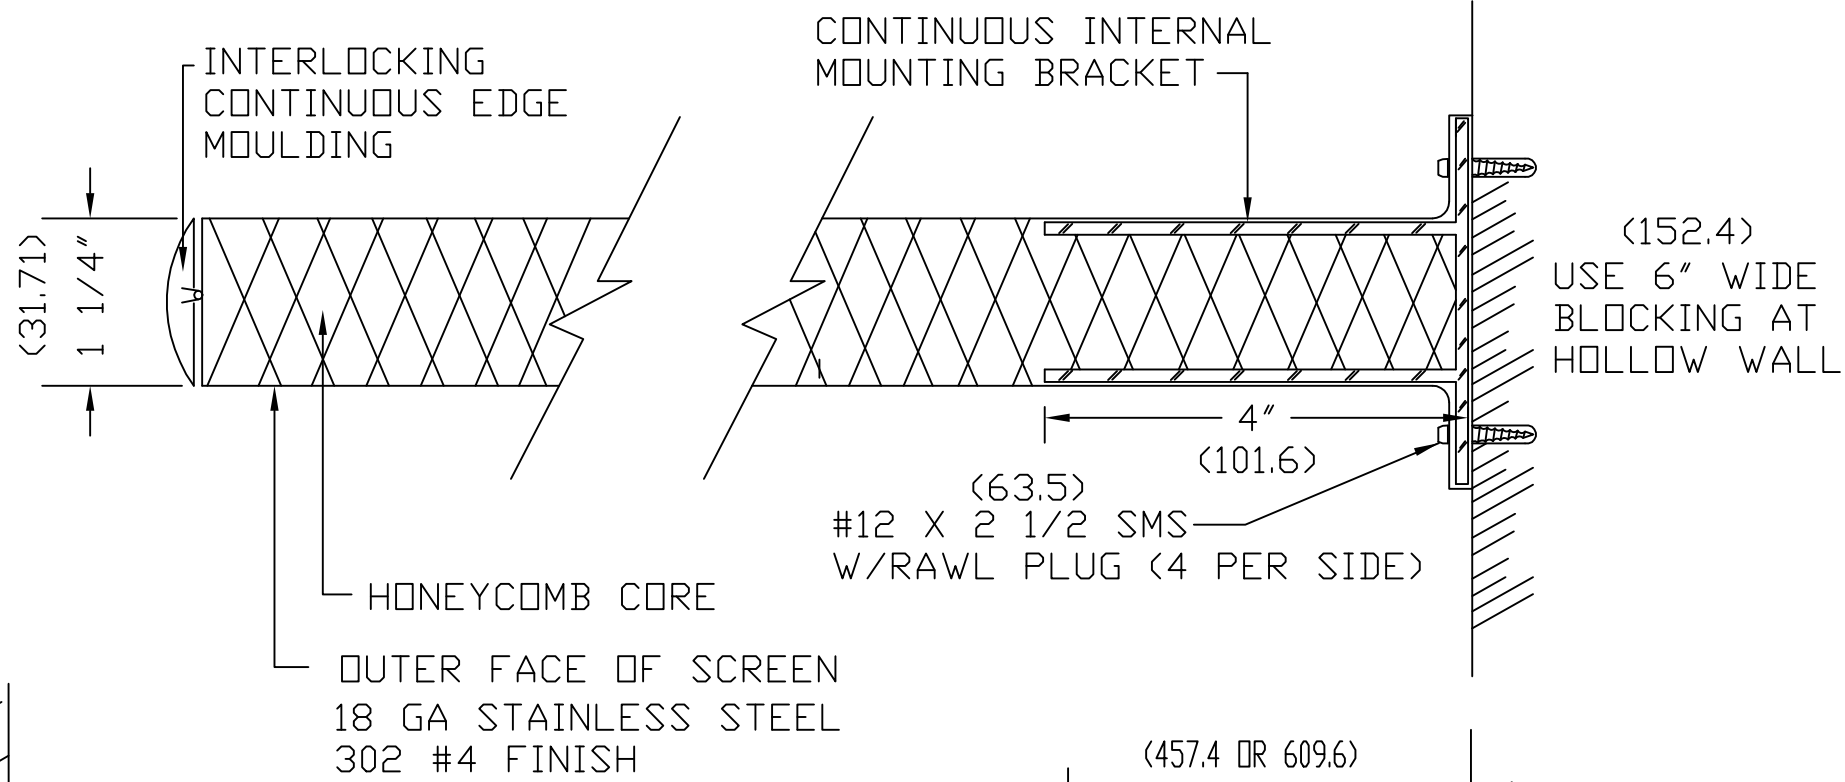

DIMENSIONS IN () = MILLIMETERS

T-SCREEN

ISOMETRIC ELEVATION

AVAILABLE IN
POWDER SHIELD
AND STAINLESS STEEL.

METPAR CORP.

95 State Street, Westbury, L I, NY 11590

TITLE: TSCR.DWG

DATE: 8/97