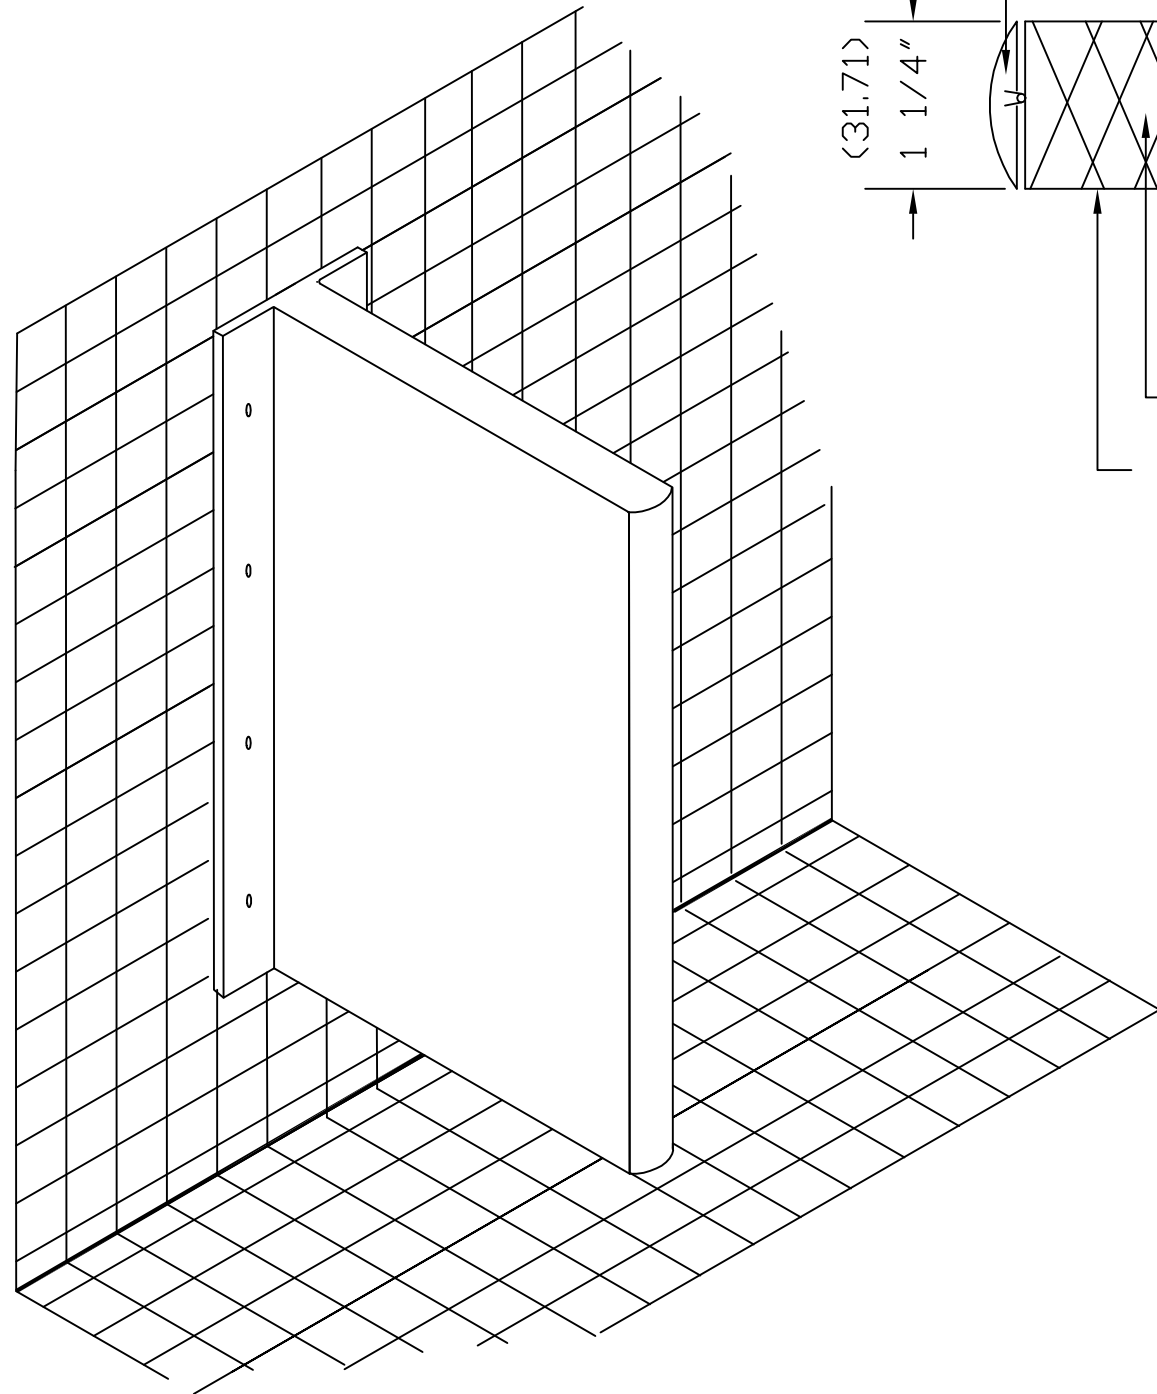

DIMENSIONS IN () = MILLIMETERS

T-SCREEN

ISOMETRIC ELEVATION

AVAILABLE IN
POWDER SHIELD
AND STAINLESS STEEL.

METPAR CORP.

95 State Street, Westbury, L I, NY 11590

TITLE: TSCR.DWG

DATE: 8/97