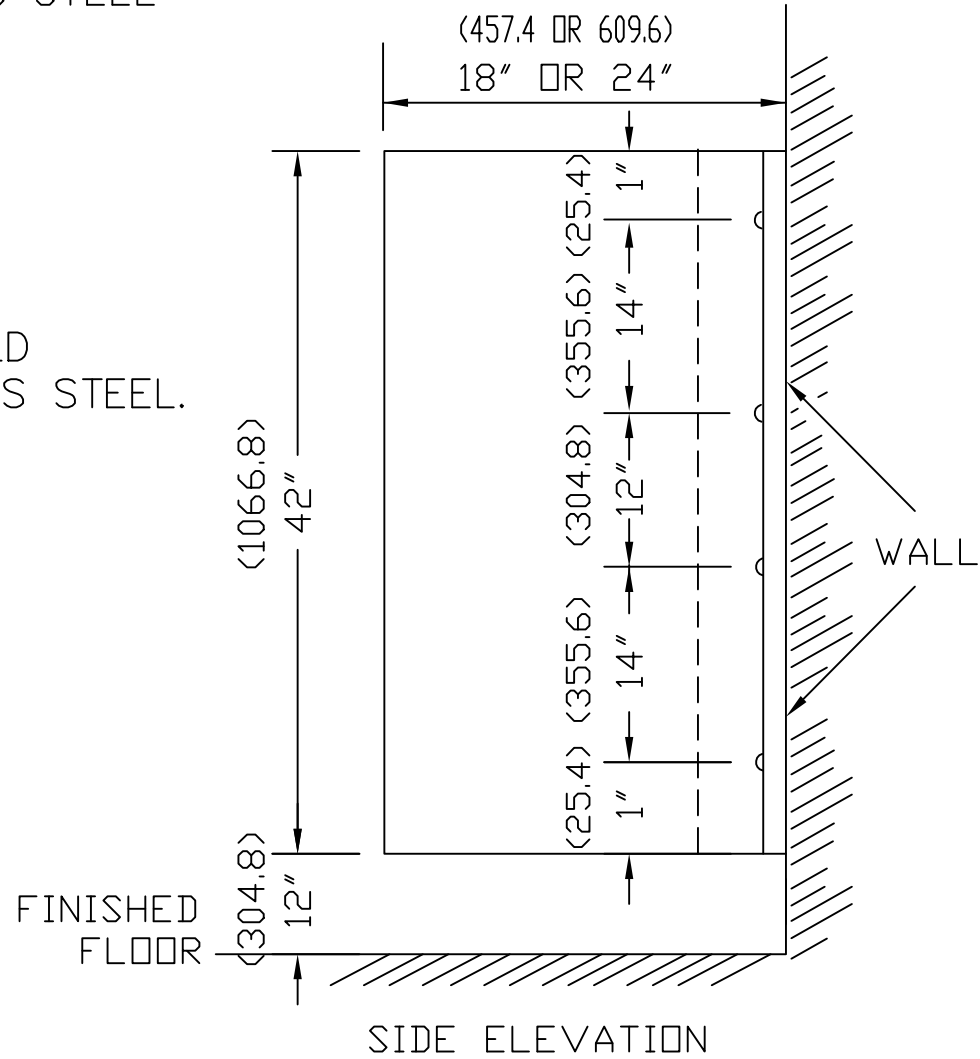

DIMENSIONS IN () = MILLIMETERS

T-SCREEN

ISOMETRIC ELEVATION

AVAILABLE IN
POWDER SHIELD
AND STAINLESS STEEL.

METPAR CORP.

95 State Street, Westbury, L I, NY 11590

TITLE: TSCR.DWG

DATE: 8/97