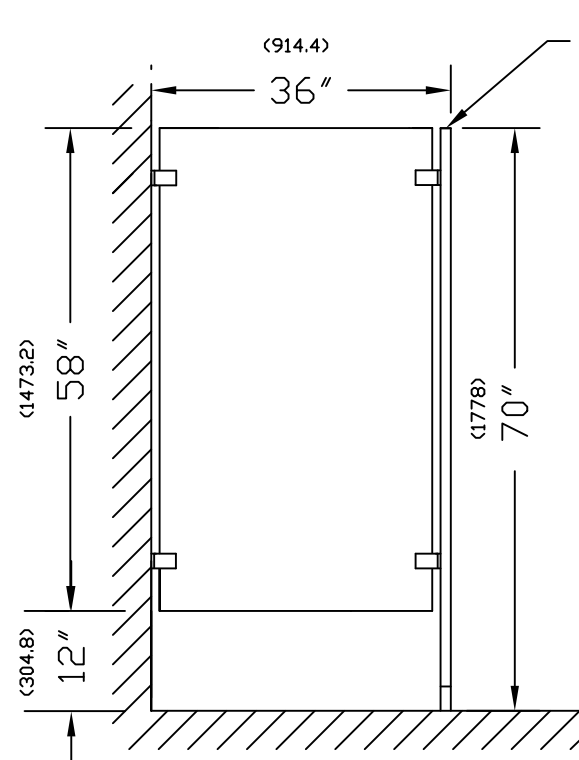

DIMENSIONS IN ( ) = MILLIMETERS

WALL HUNG

WALL HUNG

FT-700 SCREEN

PF-SCREEN

FT-700 STANDARD

FT-700 SPECIAL TYPE

PF-SCREEN

PF-SCREEN FLOOR-TO-CEILING

**METPAR CORP.**

95 State Street, Westbury, LI, NY 11590

TITLE: SCREENS.DWG

DATE: 8-10-97

**URINAL SCREENS**