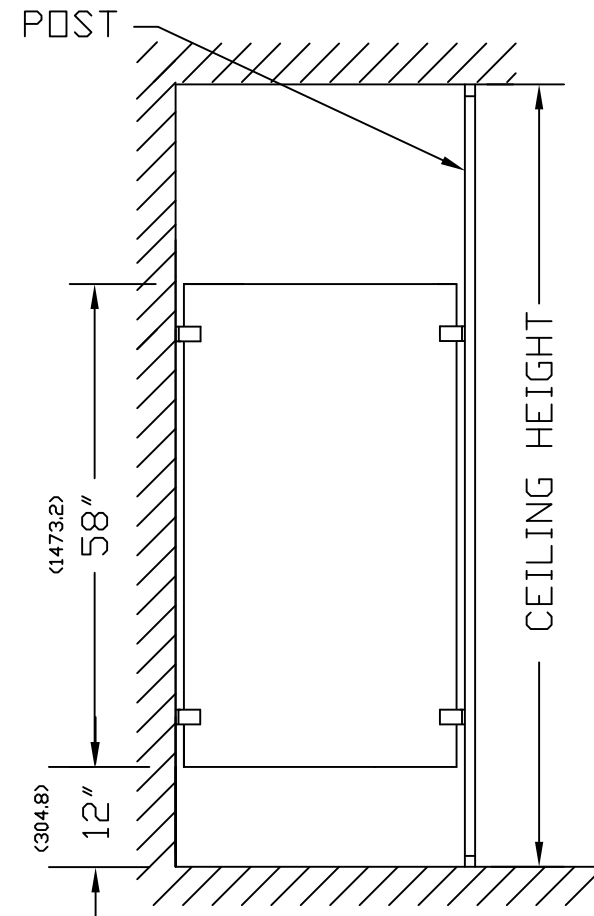

DIMENSIONS IN ( ) = MILLIMETERS

WALL HUNG

WALL HUNG

FT-700 SCREEN

PF-SCREEN

FT-700 STANDARD

FT-700 SPECIAL TYPE

PF-SCREEN

PF-SCREEN FLOOR-TO-CEILING

**METPAR CORP.**

95 State Street, Westbury, LI, NY 11590

TITLE: SCREENS.DWG

DATE: 8-10-97

**URINAL SCREENS**