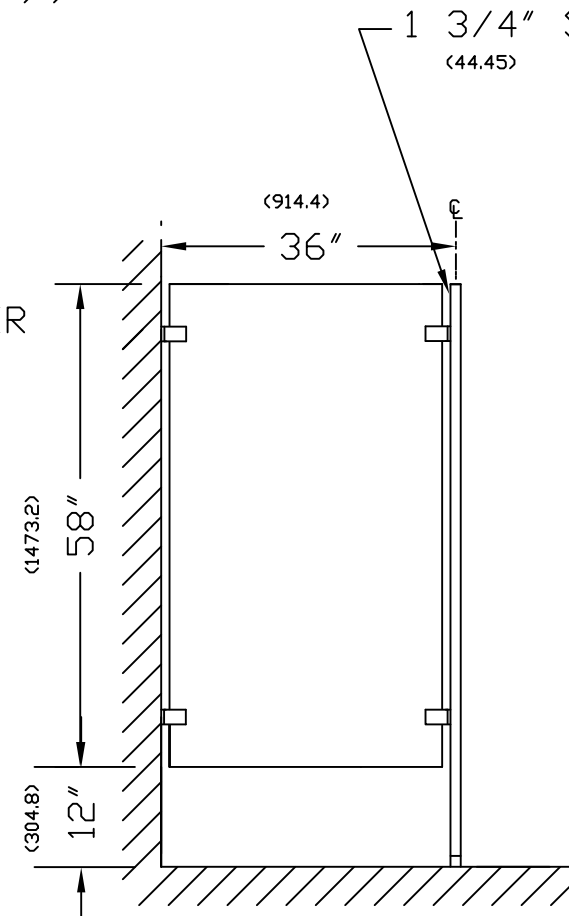

DIMENSIONS IN ( ) = MILLIMETERS

WALL HUNG

WALL HUNG

FT-700 SCREEN

PF-SCREEN

FT-700 STANDARD

FT-700 SPECIAL TYPE

PF-SCREEN

PF-SCREEN FLOOR-TO-CEILING

**METPAR CORP.**

95 State Street, Westbury, LI, NY 11590

TITLE: SCREENS.DWG

DATE: 8-10-97

**URINAL SCREENS**