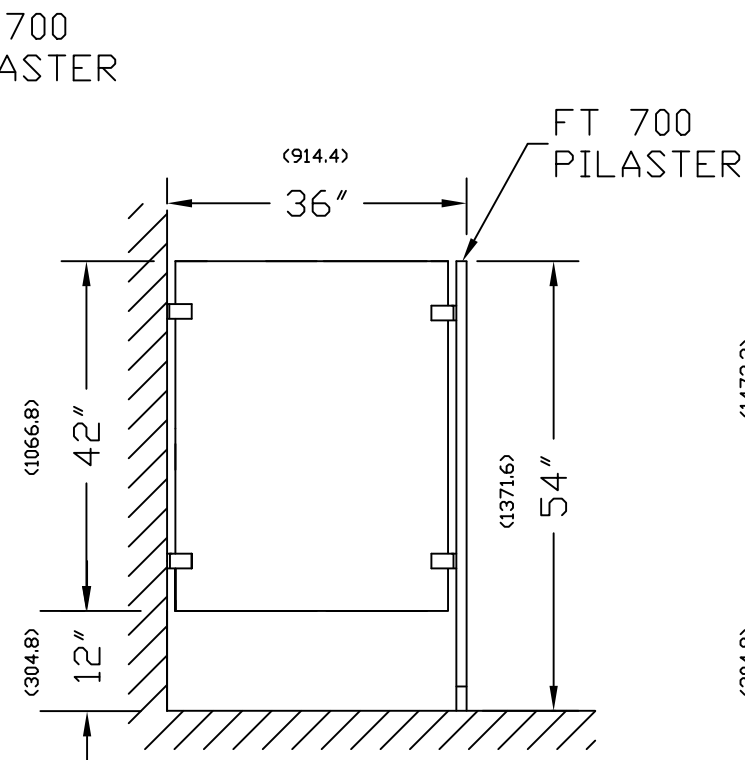

DIMENSIONS IN ( ) = MILLIMETERS

WALL HUNG

WALL HUNG

FT-700 SCREEN

PF-SCREEN

FT-700 STANDARD

FT-700 SPECIAL TYPE

PF-SCREEN

PF-SCREEN FLOOR-TO-CEILING

**METPAR CORP.**

95 State Street, Westbury, LI, NY 11590

TITLE: SCREENS.DWG

DATE: 8-10-97

**URINAL SCREENS**