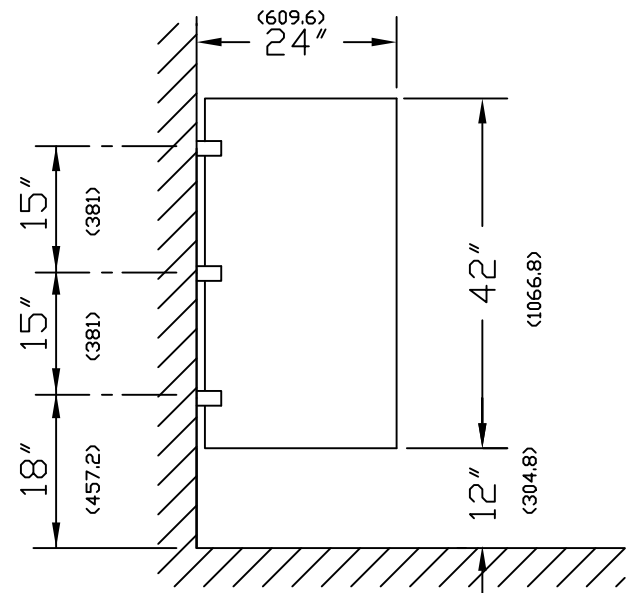

DIMENSIONS IN ( ) = MILLIMETERS

WALL HUNG

WALL HUNG

FT-700 SCREEN

PF-SCREEN

FT-700 STANDARD

FT-700 SPECIAL TYPE

PF-SCREEN

PF-SCREEN FLOOR-TO-CEILING

**METPAR CORP.**

95 State Street, Westbury, LI, NY 11590

TITLE: SCREENS.DWG

DATE: 8-10-97

**URINAL SCREENS**