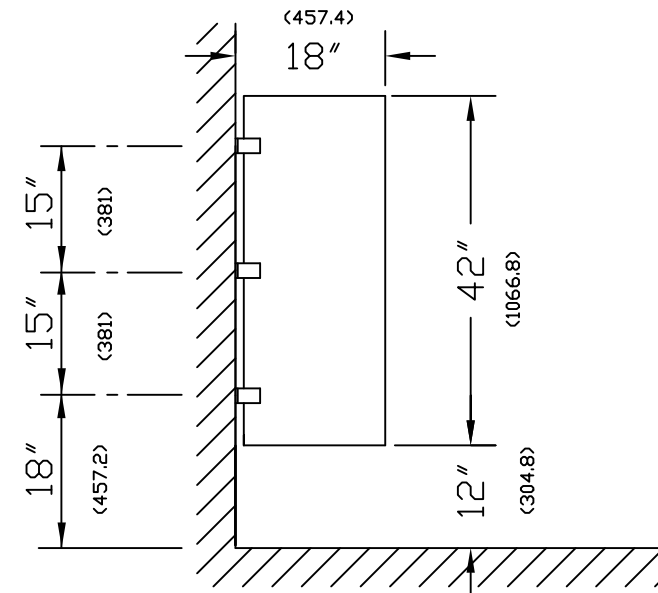

DIMENSIONS IN ( ) = MILLIMETERS

WALL HUNG

WALL HUNG

FT-700 SCREEN

PF-SCREEN

FT-700 STANDARD

FT-700 SPECIAL TYPE

PF-SCREEN

PF-SCREEN FLOOR-TO-CEILING

**METPAR CORP.**

95 State Street, Westbury, LI, NY 11590

TITLE: SCREENS.DWG

DATE: 8-10-97

**URINAL SCREENS**