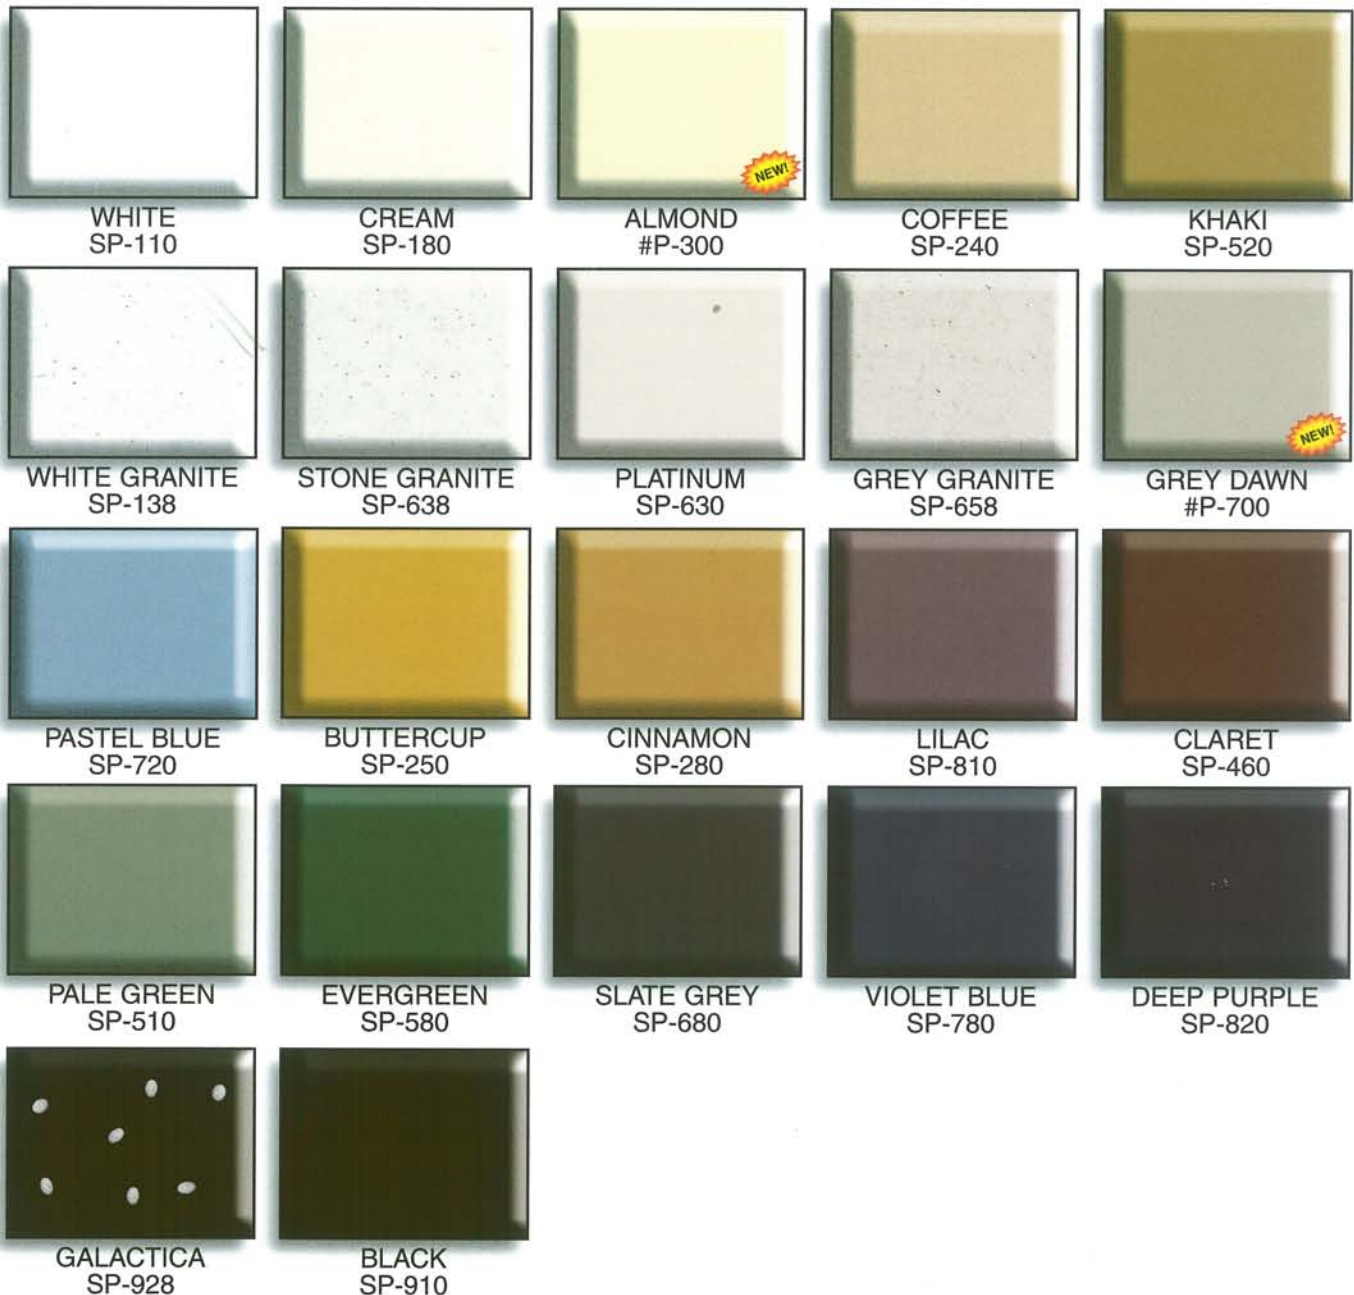


METPAR CORP.

95 State Street, P.O. Box 1873

Westbury, NY 11590-5081

(516) 333-2600 • Fax (516) 333-2618

www.metpar.com • e-mail: sales@metpar.com

Polly® Solid Plastic Color Chart

Metpar Polly® solid plastic partition products are made from high-density polyethylene (HDPE), and will never rust, dent, or break. Our solid plastic line is durable, maintenance free, and vandalism resistant. Metpar Polly® has proven itself in the toughest environments including schools, stadiums, and any high traffic public washroom facility. But it doesn't stop there - it also works beautifully in high-end installations such as country clubs and office buildings. Available with matching or complimentary plastic shoes and brackets (see back for match suggestions and combinations). Color may vary due to printing process. Contact Metpar for actual sample material.

Metpar Polly® - The right choice for Plastic Partitions

Old Santana to Metpar
Solid Plastic Color Cross Reference Chart
& Plastic Shoe - Bracket Selection Guide

Old Santana	Metpar	Shoe & Bracket Suggested Colors	
	Black	Black SP-910	Black
Blueberry	Violet Blue	SP-780	Violet Blue
Bone	Platinum	SP-630	Platinum
Bronze	Khaki	SP-520	Khaki
Burgundy	Claret	SP-460	Claret
Canyon Granite	Grey Granite	SP-658	Platinum
Fossil	Pale Green	SP-510	Pale Green
Frost Granite	White Granite	SP-138	White
Hunter	Evergreen	SP-580	Evergreen
Linen	Cream	SP-180	Cream
Mocha	Coffee	SP-240	Coffee
Moonlight Granite	Stone Granite	SP-638	Cream
Paisley	Galactica	SP-928	Black
Sky Blue	Pastel Blue	SP-720	Pastel Blue
Slate	Slate Grey	SP-680	Slate Grey
White	White	SP-110	White
Spice	Cinnamon	SP-280	Cinnamon
Grape	Deep Purple	SP-820	Deep Purple
Butterscotch	Buttercup	SP-250	Buttercup
Plum	Lilac	SP-810	Lilac
	Almond	#P-300 	Almond
	Grey Dawn	#P-700 	Grey Dawn